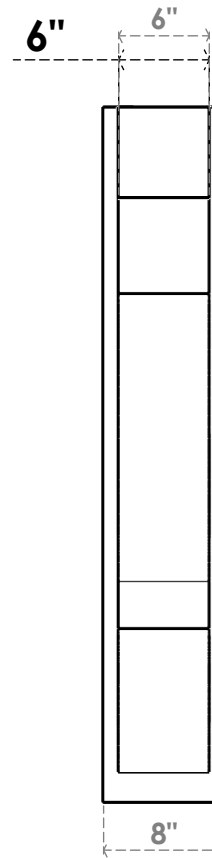

ITEM NUMBER: OUTUROC060X080X46000X46000X060X020X060BOA44RCPR

6"W TOP X 8"W BACK X 46"D X 46"H X 6"T TOP X 2"T BACK TIMBERTHANE ROUGH CEDAR BALBOA FAUX WOOD OPEN OUTLOOKER, BLOCK TOP AND BACK, 6"W CLOSED BRACE, PRIMED TAN

ISOMETRIC

EKENA MILLWORK
2300 WEST MAIN ST.
CLARKSVILLE, TX 75426
TOLL FREE: 866-607-0453
WWW.EKENAMILLWORK.COM

NOTES

1. INSTALLATION TO BE COMPLETED IN ACCORDANCE WITH MANUFACTURER'S SPECIFICATIONS.
2. DRAWING MAY NOT BE TO SCALE
3. THIS DRAWING IS INTENDED FOR DESIGN AND PLANNING PURPOSES ONLY.
4. ALL INFORMATION CONTAINED HEREIN WAS CURRENT AT THE TIME OF DEVELOPMENT BUT MUST BE REVIEWED AND APPROVED BY THE PRODUCT MANUFACTURER TO BE CONSIDERED ACCURATE.
5. TIMBERTHANE ARCHITECTURAL PRODUCTS ARE MADE FROM HIGH DENSITY URETHANE AND COME FACTORY PRIMED