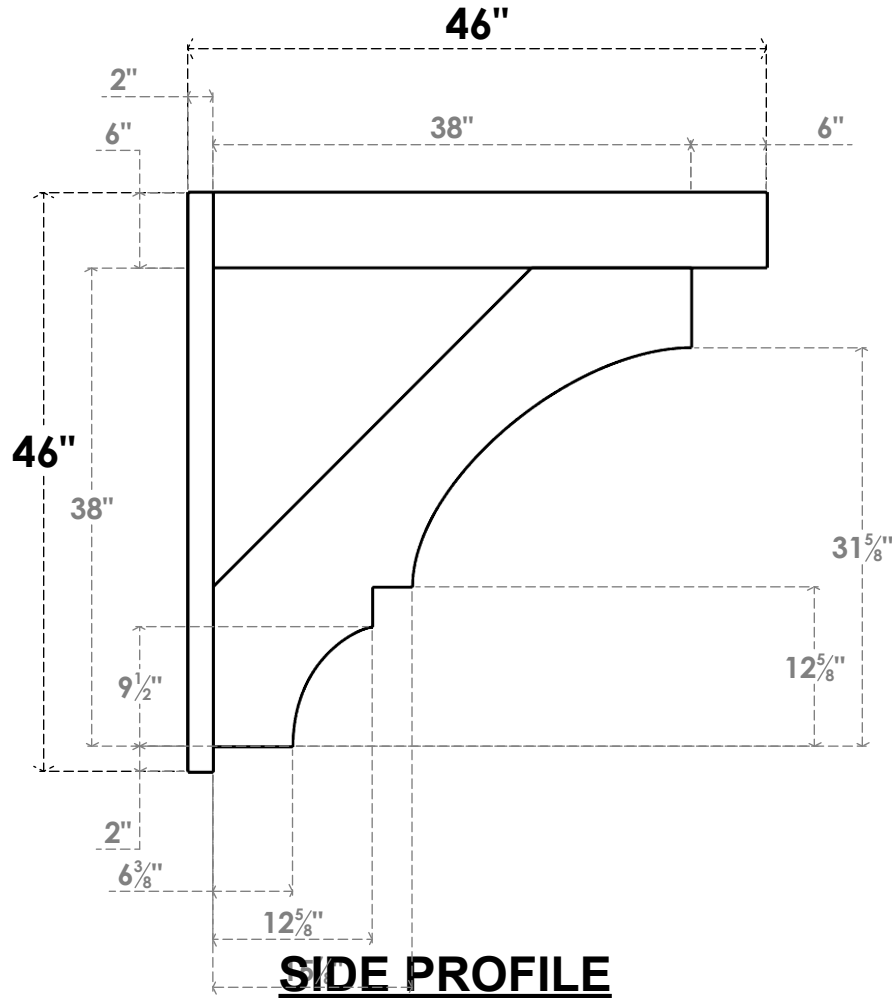

ITEM NUMBER: OUTUROC060X080X46000X46000X060X020X060BOA44RCPR

6"W TOP X 8"W BACK X 46"D X 46"H X 6"T TOP X 2"T BACK TIMBERTHANE ROUGH CEDAR BALBOA FAUX WOOD OPEN OUTLOOKER, BLOCK TOP AND BACK, 6"W CLOSED BRACE, PRIMED TAN

ISOMETRIC

EKENA MILLWORK
2300 WEST MAIN ST.
CLARKSVILLE, TX 75426
TOLL FREE: 866-607-0453
WWW.EKENAMILLWORK.COM

NOTES

1. INSTALLATION TO BE COMPLETED IN ACCORDANCE WITH MANUFACTURER'S SPECIFICATIONS.
2. DRAWING MAY NOT BE TO SCALE
3. THIS DRAWING IS INTENDED FOR DESIGN AND PLANNING PURPOSES ONLY.
4. ALL INFORMATION CONTAINED HEREIN WAS CURRENT AT THE TIME OF DEVELOPMENT BUT MUST BE REVIEWED AND APPROVED BY THE PRODUCT MANUFACTURER TO BE CONSIDERED ACCURATE.
5. TIMBERTHANE ARCHITECTURAL PRODUCTS ARE MADE FROM HIGH DENSITY URETHANE AND COME FACTORY PRIMED