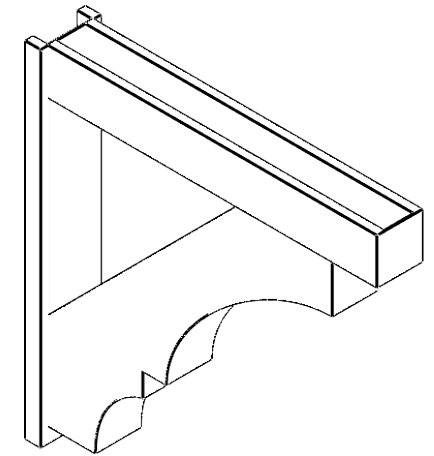

ITEM NUMBER: OUTUROC060X080X46000X46000X060X020X060BOA44RCPR

6"W TOP X 8"W BACK X 46"D X 46"H X 6"T TOP X 2"T BACK TIMBERTHANE ROUGH CEDAR BALBOA FAUX WOOD OPEN OUTLOOKER, BLOCK TOP AND BACK, 6"W CLOSED BRACE, PRIMED TAN

ISOMETRIC

EKENA MILLWORK
2300 WEST MAIN ST.
CLARKSVILLE, TX 75426
TOLL FREE: 866-607-0453
WWW.EKENAMILLWORK.COM

NOTES

1. INSTALLATION TO BE COMPLETED IN ACCORDANCE WITH MANUFACTURER'S SPECIFICATIONS.
2. DRAWING MAY NOT BE TO SCALE
3. THIS DRAWING IS INTENDED FOR DESIGN AND PLANNING PURPOSES ONLY.
4. ALL INFORMATION CONTAINED HEREIN WAS CURRENT AT THE TIME OF DEVELOPMENT BUT MUST BE REVIEWED AND APPROVED BY THE PRODUCT MANUFACTURER TO BE CONSIDERED ACCURATE.
5. TIMBERTHANE ARCHITECTURAL PRODUCTS ARE MADE FROM HIGH DENSITY URETHANE AND COME FACTORY PRIMED